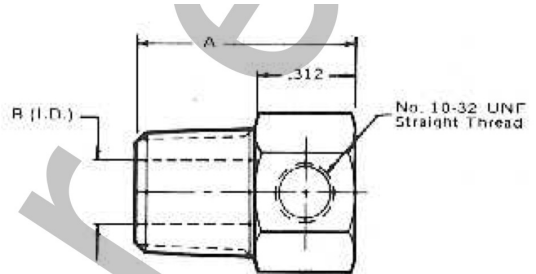

PLUMB PRODUCTS FITTINGS

FITTINGS (OLD)

CONNECTOR

PP-128 134-223A 1/8 NPTF
 PP-105 134-224A 10-32 Tapered

ELBOW

PP-139 134-225A 1/8 NPTF
 PP-107 134-226A 10-32 Tapered

BRANCH TEE

PP-129 134-228A 10-32 Tapered

RUN TEE

PP-108 134-233A 10-32 Tapered

LINE TEE

PP-109 134-229A (3) 10-32 Tapered

PLUG

PP-106 134-127A 10-32 Tapered

NEW Fittings

CONNECTOR

PP-105A B4-0-1/4 10-32 w/gasket

CONNECTOR

PP-128A 1/8 B4 1/8 Male Pipe

ELBOW

PP-107A A10-LB4 10-32 w/O-ring

ELBOW

PP-139A 1/8 LB4 1/8 NPTF

BRANCH TEE