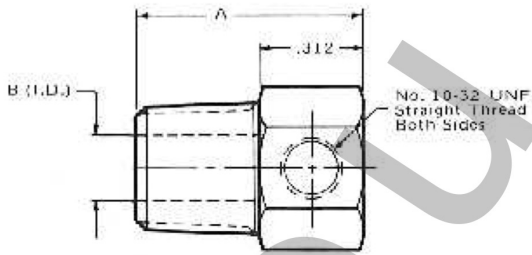

PLUMB PRODUCTS FITTINGS

FITTINGS (OLD)

CONNECTOR

PP-128 134-223A 1/8 NPTF
 PP-105 134-224A 10-32 Tapered

ELBOW

PP-139 134-225A 1/8 NPTF
 PP-107 134-226A 10-32 Tapered

BRANCH TEE

PP-129 134-228A 10-32 Tapered

RUN TEE

PP-108 134-233A 10-32 Tapered

LINE TEE

PP-109 134-229A (3) 10-32 Tapered

PLUG

PP-106 134-127A 10-32 Tapered

NEW Fittings

CONNECTOR

PP-105A B4-0-1/4 10-32 w/gasket

CONNECTOR

PP-128A 1/8 B4 1/8 Male Pipe

ELBOW

PP-107A A10-LB4 10-32 w/O-ring

ELBOW

PP-139A 1/8 LB4 1/8 NPTF

BRANCH TEE