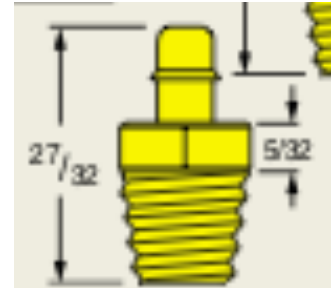

PLUMB PRODUCTS FITTINGS

FITTINGS (OLD)

CONNECTOR

PP-128 134-223A 1/8 NPTF
 PP-105 134-224A 10-32 Tapered

ELBOW

PP-139 134-225A 1/8 NPTF
 PP-107 134-226A 10-32 Tapered

BRANCH TEE

PP-129 134-228A 10-32 Tapered

RUN TEE

PP-108 134-233A 10-32 Tapered

LINE TEE

PP-109 134-229A (3) 10-32 Tapered

PLUG

PP-106 134-127A 10-32 Tapered

NEW Fittings

CONNECTOR

PP-105A B4-0-1/4 10-32 w/gasket

CONNECTOR

PP-128A 1/8 B4 1/8 Male Pipe

ELBOW

PP-107A A10-LB4 10-32 w/O-ring

ELBOW

PP-139A 1/8 LB4 1/8 NPTF

BRANCH TEE