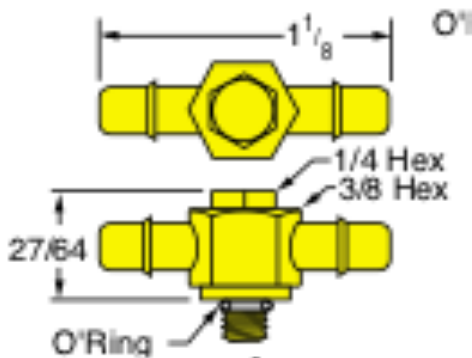

RUN TEE

PP-108 134-233A 10-32 Tapered

LINE TEE

PP-109 134-229A (3) 10-32 Tapered

PLUG

PP-106 134-127A 10-32 Tapered

NEW Fittings

CONNECTOR

PP-105A B4-0-1/4 10-32 w/gasket

CONNECTOR

PP-128A 1/8 B4 1/8 Male Pipe

ELBOW

PP-107A A10-LB4 10-32 w/O-ring

ELBOW

PP-139A 1/8 LB4 1/8 NPTF

BRANCH TEE

PP-129A A10-T4 10-32 w/O-Ring

LINE TEE

PP-109A T4 (3) 10-32 Tapered