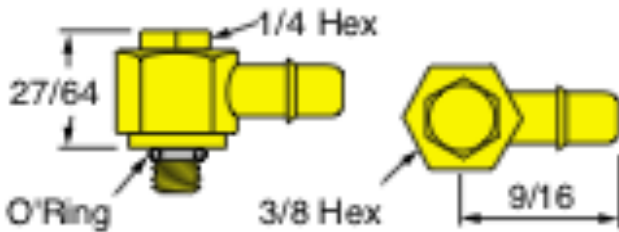

RUN TEE

PP-108 134-233A 10-32 Tapered

LINE TEE

PP-109 134-229A (3) 10-32 Tapered

PLUG

PP-106 134-127A 10-32 Tapered

NEW Fittings

CONNECTOR

PP-105A B4-0-1/4 10-32 w/gasket

CONNECTOR

PP-128A 1/8 B4 1/8 Male Pipe

ELBOW

PP-107A A10-LB4 10-32 w/O-ring

ELBOW

PP-139A 1/8 LB4 1/8 NPTF

BRANCH TEE