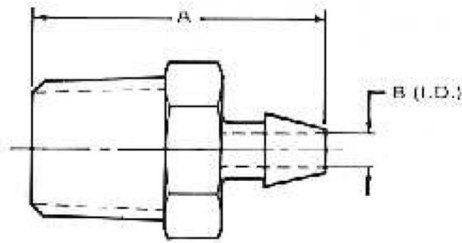

PLUMB PRODUCTS FITTINGS

FITTINGS (OLD)

CONNECTOR

PP-128 134-223A 1/8 NPTF
 PP-105 134-224A 10-32 Tapered

ELBOW

PP-139 134-225A 1/8 NPTF
 PP-107 134-226A 10-32 Tapered

BRANCH TEE

PP-129 134-228A 10-32 Tapered

RUN TEE

PP-108 134-233A 10-32 Tapered

LINE TEE

PP-109 134-229A (3) 10-32 Tapered

PLUG

PP-106 134-127A 10-32 Tapered

NEW Fittings

CONNECTOR

PP-105A B4-0-1/4 10-32 w/gasket

CONNECTOR

PP-128A 1/8 B4 1/8 Male Pipe

ELBOW

PP-107A A10-LB4 10-32 w/O-ring

ELBOW

PP-139A 1/8 LB4 1/8 NPTF

BRANCH TEE