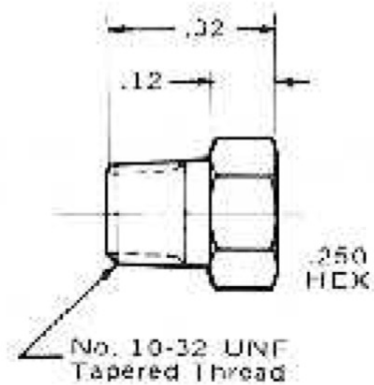

PLUMB PRODUCTS FITTINGS

FITTINGS (OLD)

CONNECTOR

PP-128 134-223A 1/8 NPTF
 PP-105 134-224A 10-32 Tapered

ELBOW

PP-139 134-225A 1/8 NPTF
 PP-107 134-226A 10-32 Tapered

BRANCH TEE

PP-129 134-228A 10-32 Tapered

RUN TEE

PP-108 134-233A 10-32 Tapered

LINE TEE

PP-109 134-229A (3) 10-32 Tapered

PLUG

PP-106 134-127A 10-32 Tapered

NEW Fittings

CONNECTOR

PP-105A B4-0-1/4 10-32 w/gasket

CONNECTOR

PP-128A 1/8 B4 1/8 Male Pipe

ELBOW

PP-107A A10-LB4 10-32 w/O-ring

ELBOW

PP-139A 1/8 LB4 1/8 NPTF

BRANCH TEE