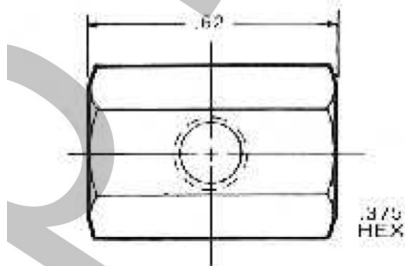

PLUMB PRODUCTS FITTINGS

FITTINGS (OLD)

CONNECTOR

PP-128 134-223A 1/8 NPTF
 PP-105 134-224A 10-32 Tapered

ELBOW

PP-139 134-225A 1/8 NPTF
 PP-107 134-226A 10-32 Tapered

BRANCH TEE

PP-129 134-228A 10-32 Tapered

RUN TEE

PP-108 134-233A 10-32 Tapered

LINE TEE

PP-109 134-229A (3) 10-32 Tapered

PLUG

PP-106 134-127A 10-32 Tapered

NEW Fittings

CONNECTOR