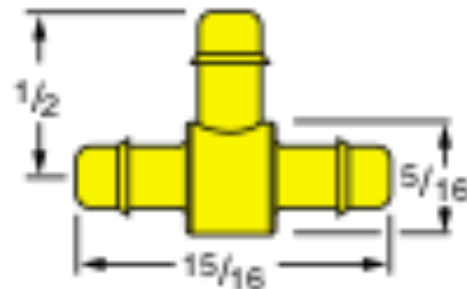

RUN TEE

PP-108 134-233A 10-32 Tapered

LINE TEE

PP-109 134-229A (3) 10-32 Tapered

PLUG

PP-106 134-127A 10-32 Tapered

NEW Fittings

CONNECTOR

PP-105A B4-0-1/4 10-32 w/gasket

CONNECTOR

PP-128A 1/8 B4 1/8 Male Pipe

ELBOW

PP-107A A10-LB4 10-32 w/O-ring

ELBOW

PP-139A 1/8 LB4 1/8 NPTF

BRANCH TEE

PP-129A A10-T4 10-32 w/O-Ring

LINE TEE

PP-109A T4 (3) 10-32 Tapered