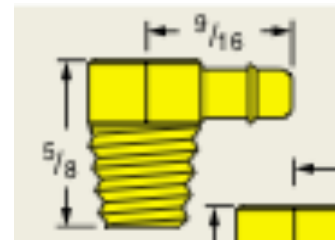

RUN TEE

PP-108 134-233A 10-32 Tapered

LINE TEE

PP-109 134-229A (3) 10-32 Tapered

PLUG

PP-106 134-127A 10-32 Tapered

NEW Fittings

CONNECTOR

PP-105A B4-0-1/4 10-32 w/gasket

CONNECTOR

PP-128A 1/8 B4 1/8 Male Pipe

ELBOW

PP-107A A10-LB4 10-32 w/O-ring

ELBOW

PP-139A 1/8 LB4 1/8 NPTF

BRANCH TEE

PP-129A A10-T4 10-32 w/O-Ring

LINE TEE

PP-109A T4 (3) 10-32 Tapered