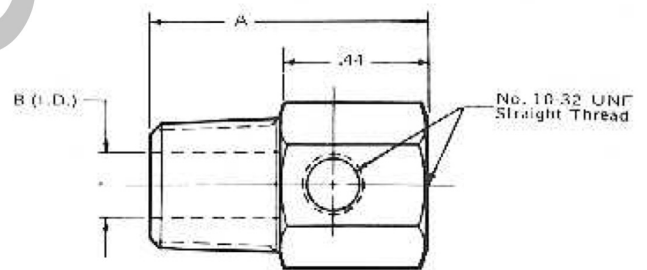

PLUMB PRODUCTS FITTINGS

FITTINGS (OLD)

CONNECTOR

PP-128 134-223A 1/8 NPTF
 PP-105 134-224A 10-32 Tapered

ELBOW

PP-139 134-225A 1/8 NPTF
 PP-107 134-226A 10-32 Tapered

BRANCH TEE

PP-129 134-228A 10-32 Tapered

RUN TEE

PP-108 134-233A 10-32 Tapered

LINE TEE

PP-109 134-229A (3) 10-32 Tapered

PLUG

PP-106 134-127A 10-32 Tapered

NEW Fittings

CONNECTOR